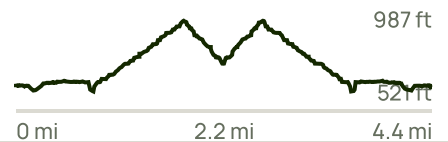

Scale 1: 20150 Datum WGS84

Gain: 682.41 ft Loss: 675.85 ft

Clementine Trail to Lake Clementine
Foresthill, CA