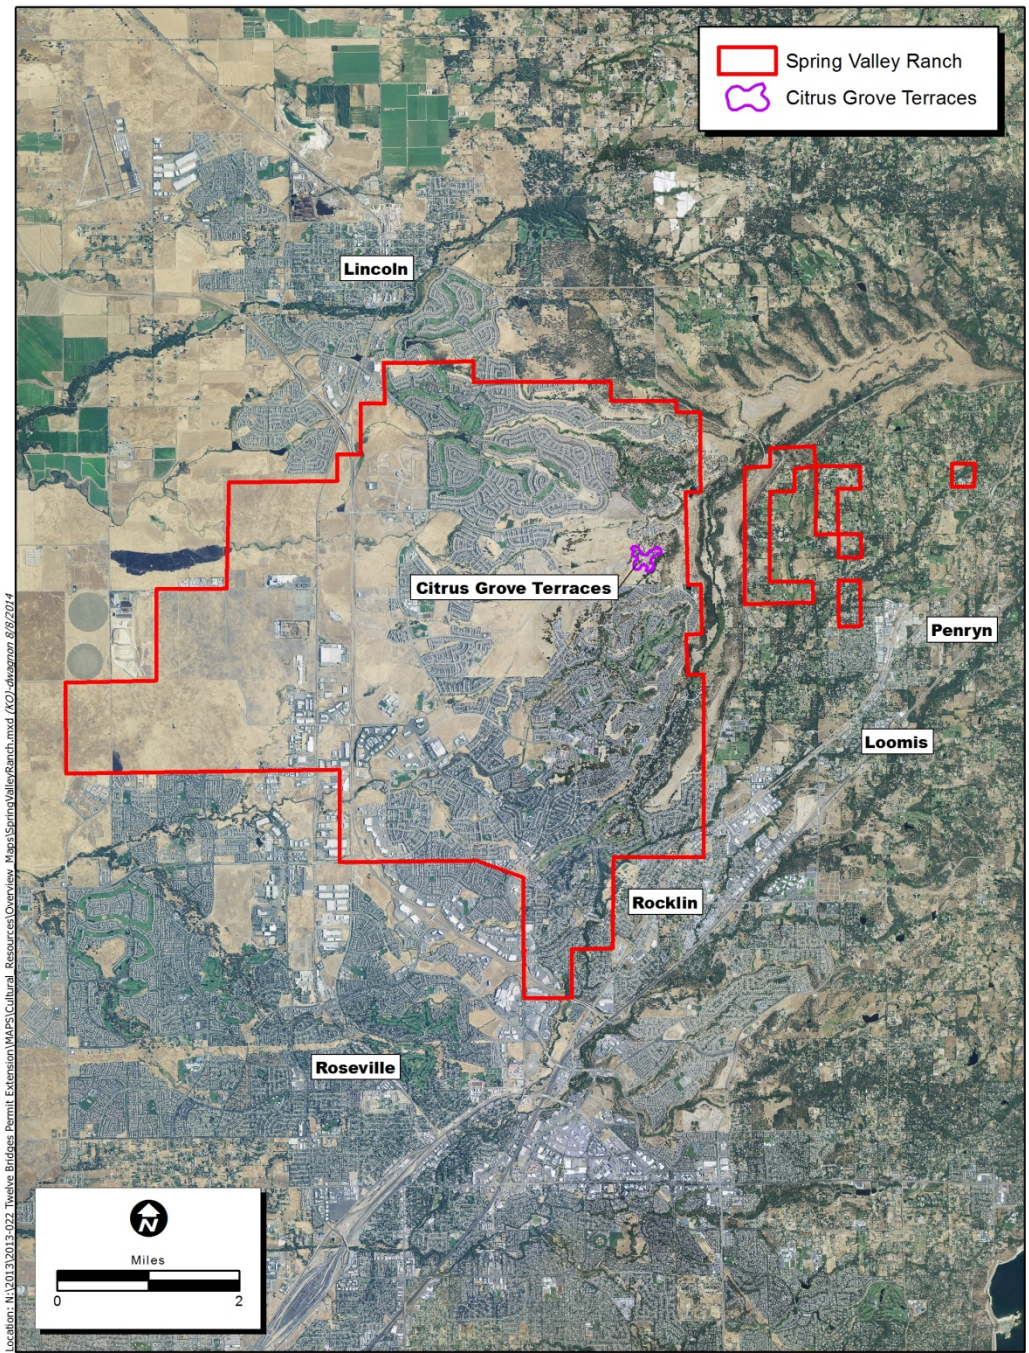

SPRING VALLEY RANCH, CITRUS GROVE TERRACES
(Joel Parker Whitney Ranch)
HALS No. CA-103
(Page 20)

Map Date: 7/29/2014
Photo Source: NAIP 2012

Site Plan Map
Spring Valley Ranch, Citrus Grove Terraces
Owned by Joel Parker Whitney